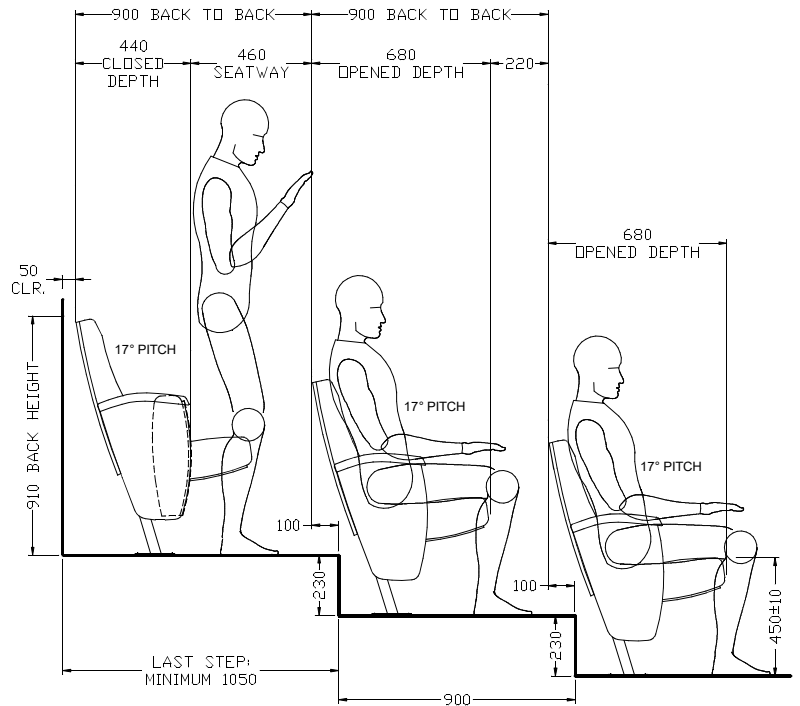

## Available Widths

The available chair width dimensions shown above are from center to center of the backrests and they do not include the overhang dimensions for the armrests at both sides of a row. The armrest overhang at the end of each row is 33mm.

## Seat Dimensions

DIMENSIONS				
Pitch	H (mm)	D (mm)	E (mm)	S (mm)
17°	900	440	680	360
23°	880	500	740	420

SIZE LINE : REPRESENTS THE LOCATION OF THE FRONT HOLE ANCHOR POSITION

SIDE VIEW

ISOMETRIC VIEW

REAR VIEW