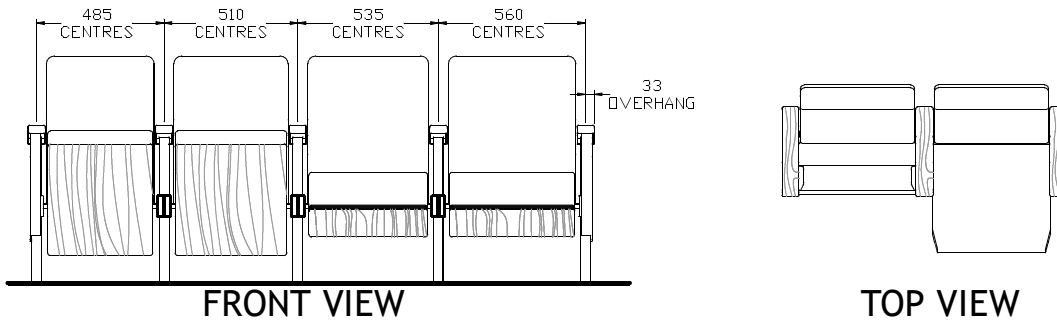

## Available Widths

The available chair width dimensions shown above are from center to center of the backrests and they do not include the overhang dimensions for the armrests at both sides of a row. The armrest overhang at the end of each row is 33mm.

## Seat Dimensions

DIMENSIONS				
Pitch	H (mm)	D (mm)	E (mm)	S (mm)
17°	900	440	680	360
23°	880	500	740	420

SIZE LINE : REPRESENTS THE LOCATION OF THE FRONT HOLE ANCHOR POSITION

SIDE VIEW

ISOMETRIC VIEW

REAR VIEW