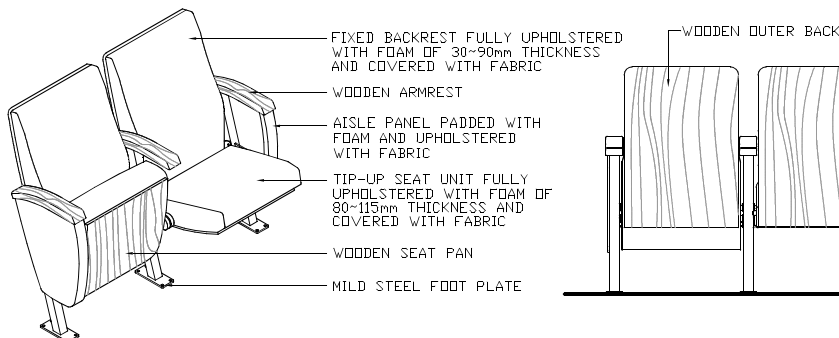

## Available Widths

The available chair width dimensions shown above are from center to center of the backrests and they do not include the overhang dimensions for the armrests at both sides of a row. The armrest overhang at the end of each row is 33mm.

## Seat Dimensions

DIMENSIONS				
Pitch	H (mm)	D (mm)	E (mm)	S (mm)
17°	900	440	680	360
23°	880	500	740	420

SIZE LINE : REPRESENTS THE LOCATION OF THE FRONT HOLE ANCHOR POSITION

SIDE VIEW

ISOMETRIC VIEW

REAR VIEW

QUINETTE GALLY RENAISSANCE  
 240, rue de Rosny  
 93108 MONTREUIL-France  
 Tél : +33(0)1 49 88 63 33  
 Fax : +33(0)1 49 88 63 34  
 Email : info@quinette.fr  
 www.quinette.fr

BEAUFORT WB-WS

Date création :	06/07/20	Référence :	RIN78-STD3-201408
Auteur :	ALP	Ech :	Projet :
Indice :	DEF-A		
Modification :	LANCEMENT SERIE		
Date indice :	06/07/20		
Nom modif :	ALP		
Poids fauteuil :			
-	D	S	M-ML
			M-DT-G