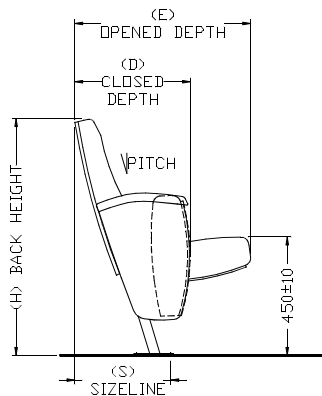

## Available Widths

The available chair width dimensions shown above are from center to center of the backrests and they do not include the overhang dimensions for the armrests at both sides of a row. The armrest overhang at the end of each row is 33mm.

## Seat Dimensions

DIMENSIONS				
Pitch	H (mm)	D (mm)	E (mm)	S (mm)
17°	900	440	680	360
23°	880	500	740	420

SIZE LINE : REPRESENTS THE LOCATION OF THE FRONT HOLE ANCHOR POSITION

SIDE VIEW

ISOMETRIC VIEW

REAR VIEW

QUINETTE GALLY RENAISSANCE  
 240, rue de Rosny  
 93108 MONTREUIL-France  
 Tél : +33(0)1 49 88 63 33  
 Fax : +33(0)1 49 88 63 34  
 Email : info@quinette.fr  
 www.quinette.fr

BEAUFORT WB-WS

Date création :	06/07/20	Référence :	RIN78-STD3-201408
Auteur :	ALP	Ech :	Projet :
Indice :	DEF-A		
Modification :	LANCEMENT SERIE		
Date indice :	06/07/20		
Nom modif :	ALP		
Poids fauteuil :			
-	D	S	M-ML
			M-DT-G

CE PLAN EST LA PROPRIETE DE LA SOCIETE QUINETTE GALLY RENAISSANCE IL NE PEUT ETRE REPRODUIT ET DIFFUSE SANS ACCORD ECRIT PREALABLE.

- DOCUMENT NON CONTRACTUEL -

NOTE: Available Options upon request. Unless specified all dimensions are in mm. Side view measurements are with tolerance ±10mm