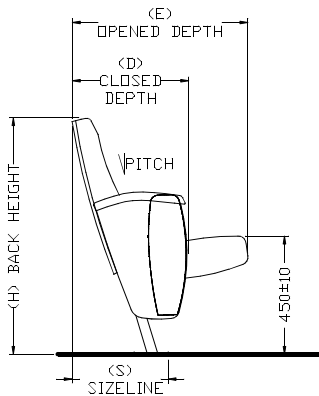

Available Widths

The available chair width dimensions shown above are from center to center of the backrests and they do not include the overhang dimensions for the armrests at both sides of a row. The armrest overhang at the end of each row is 33mm.

Seat Dimensions

DIMENSIONS				
Pitch	H (mm)	D (mm)	E (mm)	S (mm)
17°	900	440	680	360
23°	880	500	740	420

SIZE LINE : REPRESENTS THE LOCATION OF THE FRONT HOLE ANCHOR POSITION

ISOMETRIC VIEW

REAR VIEW

QUINETTE GALLAY RENAISSANCE
240, rue de Rosny
93108 MONTREUIL-France
Tél : +33(0)1 49 88 63 33
Fax : +33(0)1 49 88 63 34
Email : info@quinette.fr
www.quinette.fr

BEAUFORT WB-CS

Date création :	06/07/20	Référence :	RDN78-STR2-201408
Auteur :	ALP	Ech :	Projet :
Indice :	DEF-A		
Modification :	LANCEMENT SERIE		
Date indice :	06/07/20		
Nom modif :	ALP		
Poids fauteuil :			
-	D:	S:	M-ML: M-DT-G:

CE PLAN EST LA PROPRIETE DE LA SOCIETE
QUINETTE GALLAY RENAISSANCE IL NE PEUT ETRE REPRODUIT
ET DIFFUSE SANS ACCORD ECRIT PREALABLE.

- DOCUMENT NON CONTRACTUEL -

NOTE: Available Options upon request. Unless specified all dimensions are in mm. Side view measurements are with