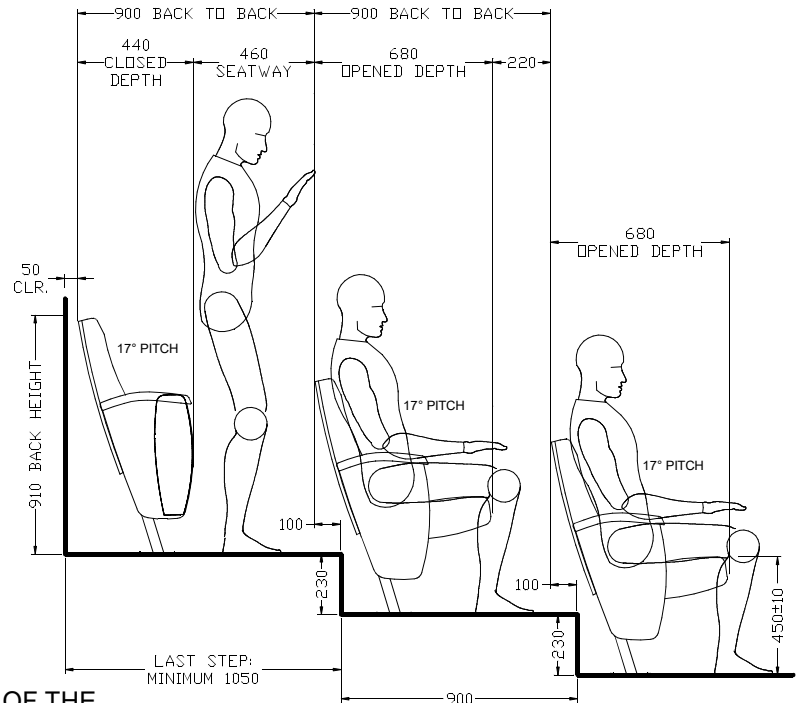

Available Widths

The available chair width dimensions shown above are from center to center of the backrests and they do not include the overhang dimensions for the armrests at both sides of a row. The armrest overhang at the end of each row is 33mm.

Seat Dimensions

DIMENSIONS				
Pitch	H (mm)	D (mm)	E (mm)	S (mm)
17°	900	440	680	360
23°	880	500	740	420

SIZE LINE : REPRESENTS THE LOCATION OF THE FRONT HOLE ANCHOR POSITION

ISOMETRIC VIEW

REAR VIEW

QUINETTE GALLAY RENAISSANCE
240, rue de Rosny
93108 MONTREUIL-France
Tél : +33(0)1 49 88 63 33
Fax : +33(0)1 49 88 63 34
Email : info@quinette.fr
www.quinette.fr

BEAUFORT WB-CS

Date création :	06/07/20	Référence :	RDN78-STR2-201408
Auteur :	ALP	Ech :	Projet :
Indice :	DEF-A		
Modification :	LANCEMENT SERIE		
Date indice :	06/07/20		
Nom modif :	ALP		
Poids fauteuil :			
-	D:	S:	M-ML: M-DT-G: