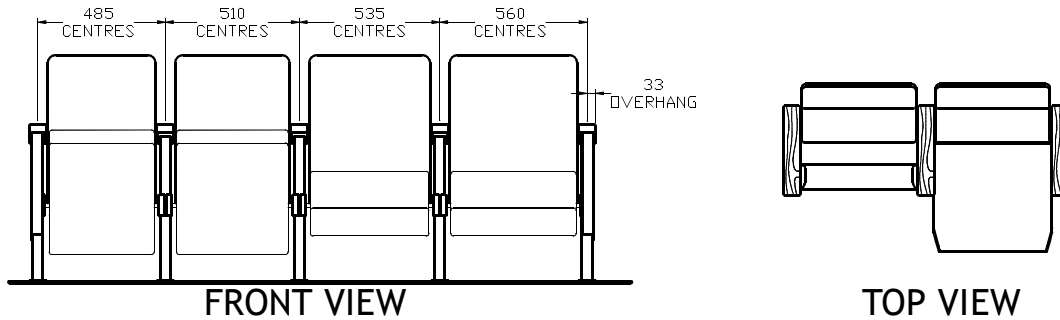

Available Widths

The available chair width dimensions shown above are from center to center of the backrests and they do not include the overhang dimensions for the armrests at both sides of a row. The armrest overhang at the end of each row is 33mm.

Seat Dimensions

DIMENSIONS				
Pitch	H (mm)	D (mm)	E (mm)	S (mm)
17°	900	440	680	360
23°	880	500	740	420

SIZE LINE : REPRESENTS THE LOCATION OF THE FRONT HOLE ANCHOR POSITION

ISOMETRIC VIEW

REAR VIEW

QUINETTE GALLAY RENAISSANCE
240, rue de Rosny
93108 MONTREUIL-France
Tél : +33(0)1 49 88 63 33
Fax : +33(0)1 49 88 63 34
Email : info@quinette.fr
www.quinette.fr