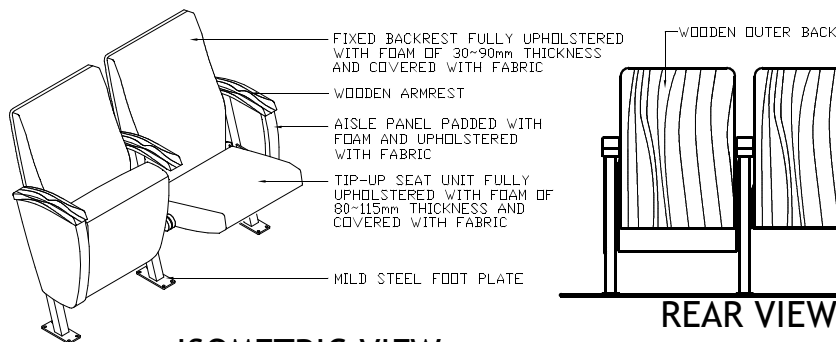

Available Widths

The available chair width dimensions shown above are from center to center of the backrests and they do not include the overhang dimensions for the armrests at both sides of a row. The armrest overhang at the end of each row is 33mm.

Seat Dimensions

DIMENSIONS				
Pitch	H (mm)	D (mm)	E (mm)	S (mm)
17°	900	440	680	360
23°	880	500	740	420

SIZE LINE : REPRESENTS THE LOCATION OF THE FRONT HOLE ANCHOR POSITION

ISOMETRIC VIEW

REAR VIEW

QUINETTE GALLAY RENAISSANCE
240, rue de Rosny
93108 MONTREUIL-France
Tél : +33(0)1 49 88 63 33
Fax : +33(0)1 49 88 63 34
Email : info@quinette.fr
www.quinette.fr