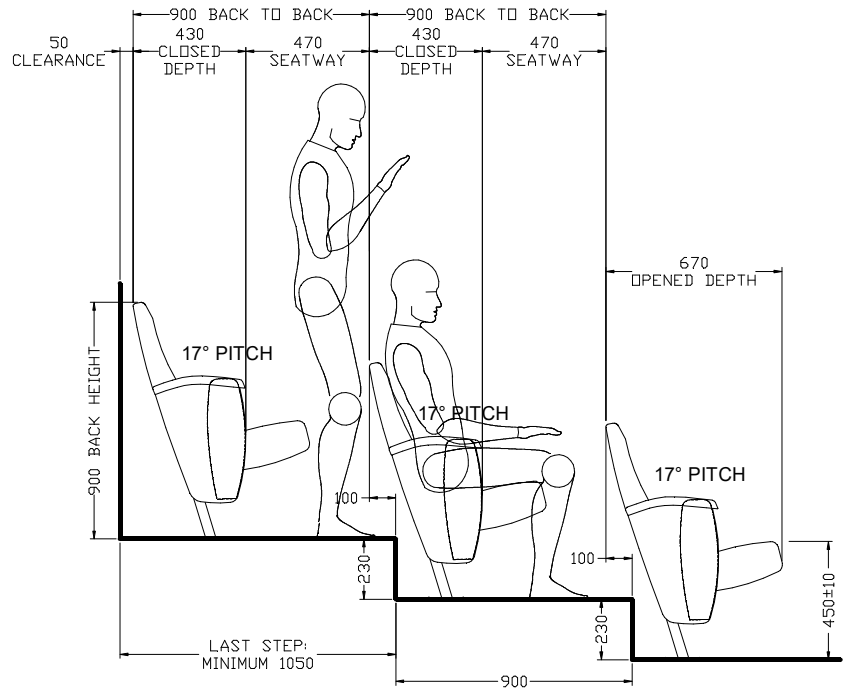

## Available Widths

The available chair width dimensions shown above are from center to center of the backrests and they do not include the overhang dimensions for the armrests at both sides of a row. The armrest overhang at the end of each row is 33mm.

## Seat Dimensions

DIMENSIONS				
Pitch	H (mm)	D (mm)	E (mm)	S (mm)
17°	900	430	670	350
23°	880	490	730	410

SIZE LINE : REPRESENTS THE LOCATION OF THE FRONT HOLE ANCHOR POSITION

SIDE VIEW

ISOMETRIC VIEW

QUINETTE GALLAY RENAISSANCE  
240, rue de Rosny  
93108 MONTREUIL-France  
Tél : +33(0)1 49 88 63 33  
Fax : +33(0)1 49 88 63 34  
Email : info@quinette.fr  
www.quinette.fr

BEAUFORT CB-CS

Date création :	06/07/20	Référence :	RDN78-STR4-201408
Auteur :	ALP	Ech :	Projet :
Indice :	DEF-A		
Modification :	LANCEMENT SERIE		
Date indice :	06/07/20		
Nom modif :	ALP		
Poids fauteuil :			
-	D:	S:	M-ML: M-DT-G: