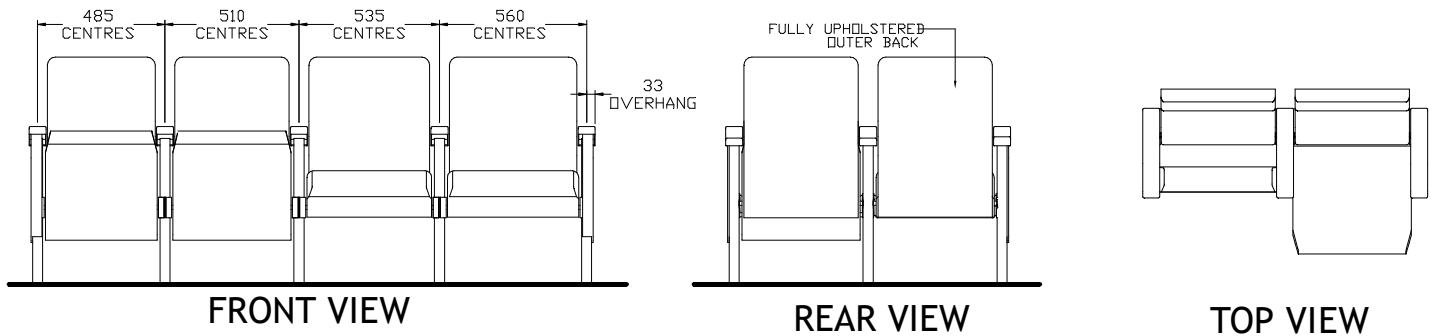

## Available Widths

The available chair width dimensions shown above are from center to center of the backrests and they do not include the overhang dimensions for the armrests at both sides of a row. The armrest overhang at the end of each row is 33mm.

## Seat Dimensions

DIMENSIONS				
Pitch	H (mm)	D (mm)	E (mm)	S (mm)
17°	900	430	670	350
23°	880	490	730	410

SIZE LINE : REPRESENTS THE LOCATION OF THE FRONT HOLE ANCHOR POSITION

SIDE VIEW

ISOMETRIC VIEW

QUINETTE GALLAY RENAISSANCE  
240, rue de Rosny  
93108 MONTREUIL-France  
Tél : +33(0)1 49 88 63 33  
Fax : +33(0)1 49 88 63 34  
Email : info@quinette.fr  
www.quinette.fr

NOTE: Available Options upon request. Unless specified all dimensions are in mm. Side view measurements are with tolerance  $\pm 10$ mm

CE PLAN EST LA PROPRIETE DE LA SOCIETE QUINETTE GALLAY RENAISSANCE. IL NE PEUT ETRE REPRODUIT ET DIFFUSE SANS ACCORD ECRIT PREALABLE.