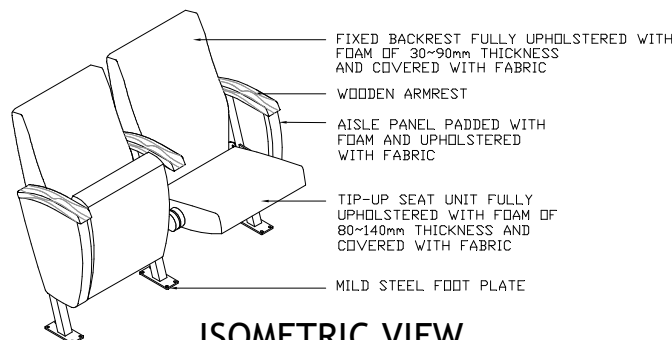

## Available Widths

The available chair width dimensions shown above are from center to center of the backrests and they do not include the overhang dimensions for the armrests at both sides of a row. The armrest overhang at the end of each row is 33mm.

## Seat Dimensions

DIMENSIONS				
Pitch	H (mm)	D (mm)	E (mm)	S (mm)
17°	900	430	670	350
23°	880	490	730	410

SIZE LINE : REPRESENTS THE LOCATION OF THE FRONT HOLE ANCHOR POSITION

SIDE VIEW

ISOMETRIC VIEW

QUINETTE GALLAY RENAISSANCE  
240, rue de Rosny  
93108 MONTREUIL-France  
Tél : +33(0)1 49 88 63 33  
Fax : +33(0)1 49 88 63 34  
Email : info@quinette.fr  
www.quinette.fr