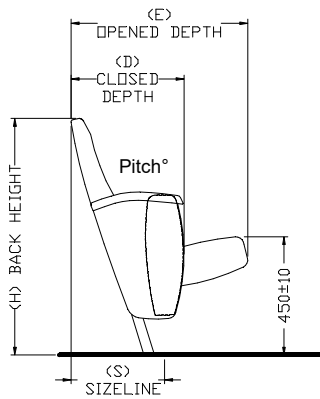

## Available Widths

The available chair width dimensions shown above are from center to center of the backrests and they do not include the overhang dimensions for the armrests at both sides of a row. The armrest overhang at the end of each row is 33mm.

## Seat Dimensions

DIMENSIONS				
Pitch	H (mm)	D (mm)	E (mm)	S (mm)
17°	900	430	670	350
23°	880	490	730	410

SIZE LINE : REPRESENTS THE LOCATION OF THE FRONT HOLE ANCHOR POSITION

SIDE VIEW

ISOMETRIC VIEW

QUINETTE GALLAY RENAISSANCE  
240, rue de Rosny  
93108 MONTREUIL-France  
Tél : +33(0)1 49 88 63 33  
Fax : +33(0)1 49 88 63 34  
Email : info@quinette.fr  
www.quinette.fr

NOTE: Available Options upon request. Unless specified all dimensions are in mm. Side view measurements are with tolerance  $\pm 10$ mm

CE PLAN EST LA PROPRIETE DE LA SOCIETE QUINETTE GALLAY RENAISSANCE. IL NE PEUT ETRE REPRODUIT ET DIFFUSE SANS ACCORD ECRIT PREALABLE.